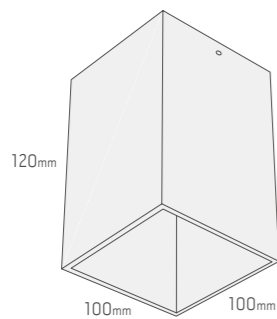

To love beauty is to see light

Victor Hugo

C1 Indoor/Ceiling

Ind.C1.0

Mounting: **Ceiling**
 Lamp: **Gu10 max 75w**
 Volt: **220-240va**
 Environment: **Indoor**
 Cover: **No**
 Aiming: **Fixed**
 Distribution: **Simmetric**
 Material: **Aluminum**
 Dimensions: **100x120x100mm**
 IP rating: **20**
 Through wiring: **Yes**

Ind.C1.1

Mounting: **Ceiling**
 Lamp: **Gu10 max 75w**
 Volt: **220-240va**
 Environment: **Indoor**
 Cover: **No**
 Aiming: **Fixed**
 Distribution: **Simmetric**
 Material: **Aluminum**
 Dimensions: **100x160x100mm**
 IP rating: **20**
 Through wiring: **Yes**

Ind.C1.2

Mounting: **Ceiling**
 Lamp: **Gu10 max 75w**
 Volt: **220-240va**
 Environment: **Indoor**
 Cover: **No**
 Aiming: **Adjustable 30°**
 Distribution: **Simmetric**
 Material: **Aluminum**
 Dimensions: **100x120x100mm**
 IP rating: **20**
 Through wiring: **Yes**

Out.W1.1

Mounting: **Wall**
Lamp: **26w PL-C 2p**
Ballast: **EVG**
Volt: **220-240va**
Environment: **Outdoor**
Cover: **Opal (010) plexiglass**
Aiming: **Fixed**
Distribution: **Simmetric**
Material: **Aluminum**
Dimensions: **300x80x80mm**
IP rating: **54**
Through wiring: **Yes**