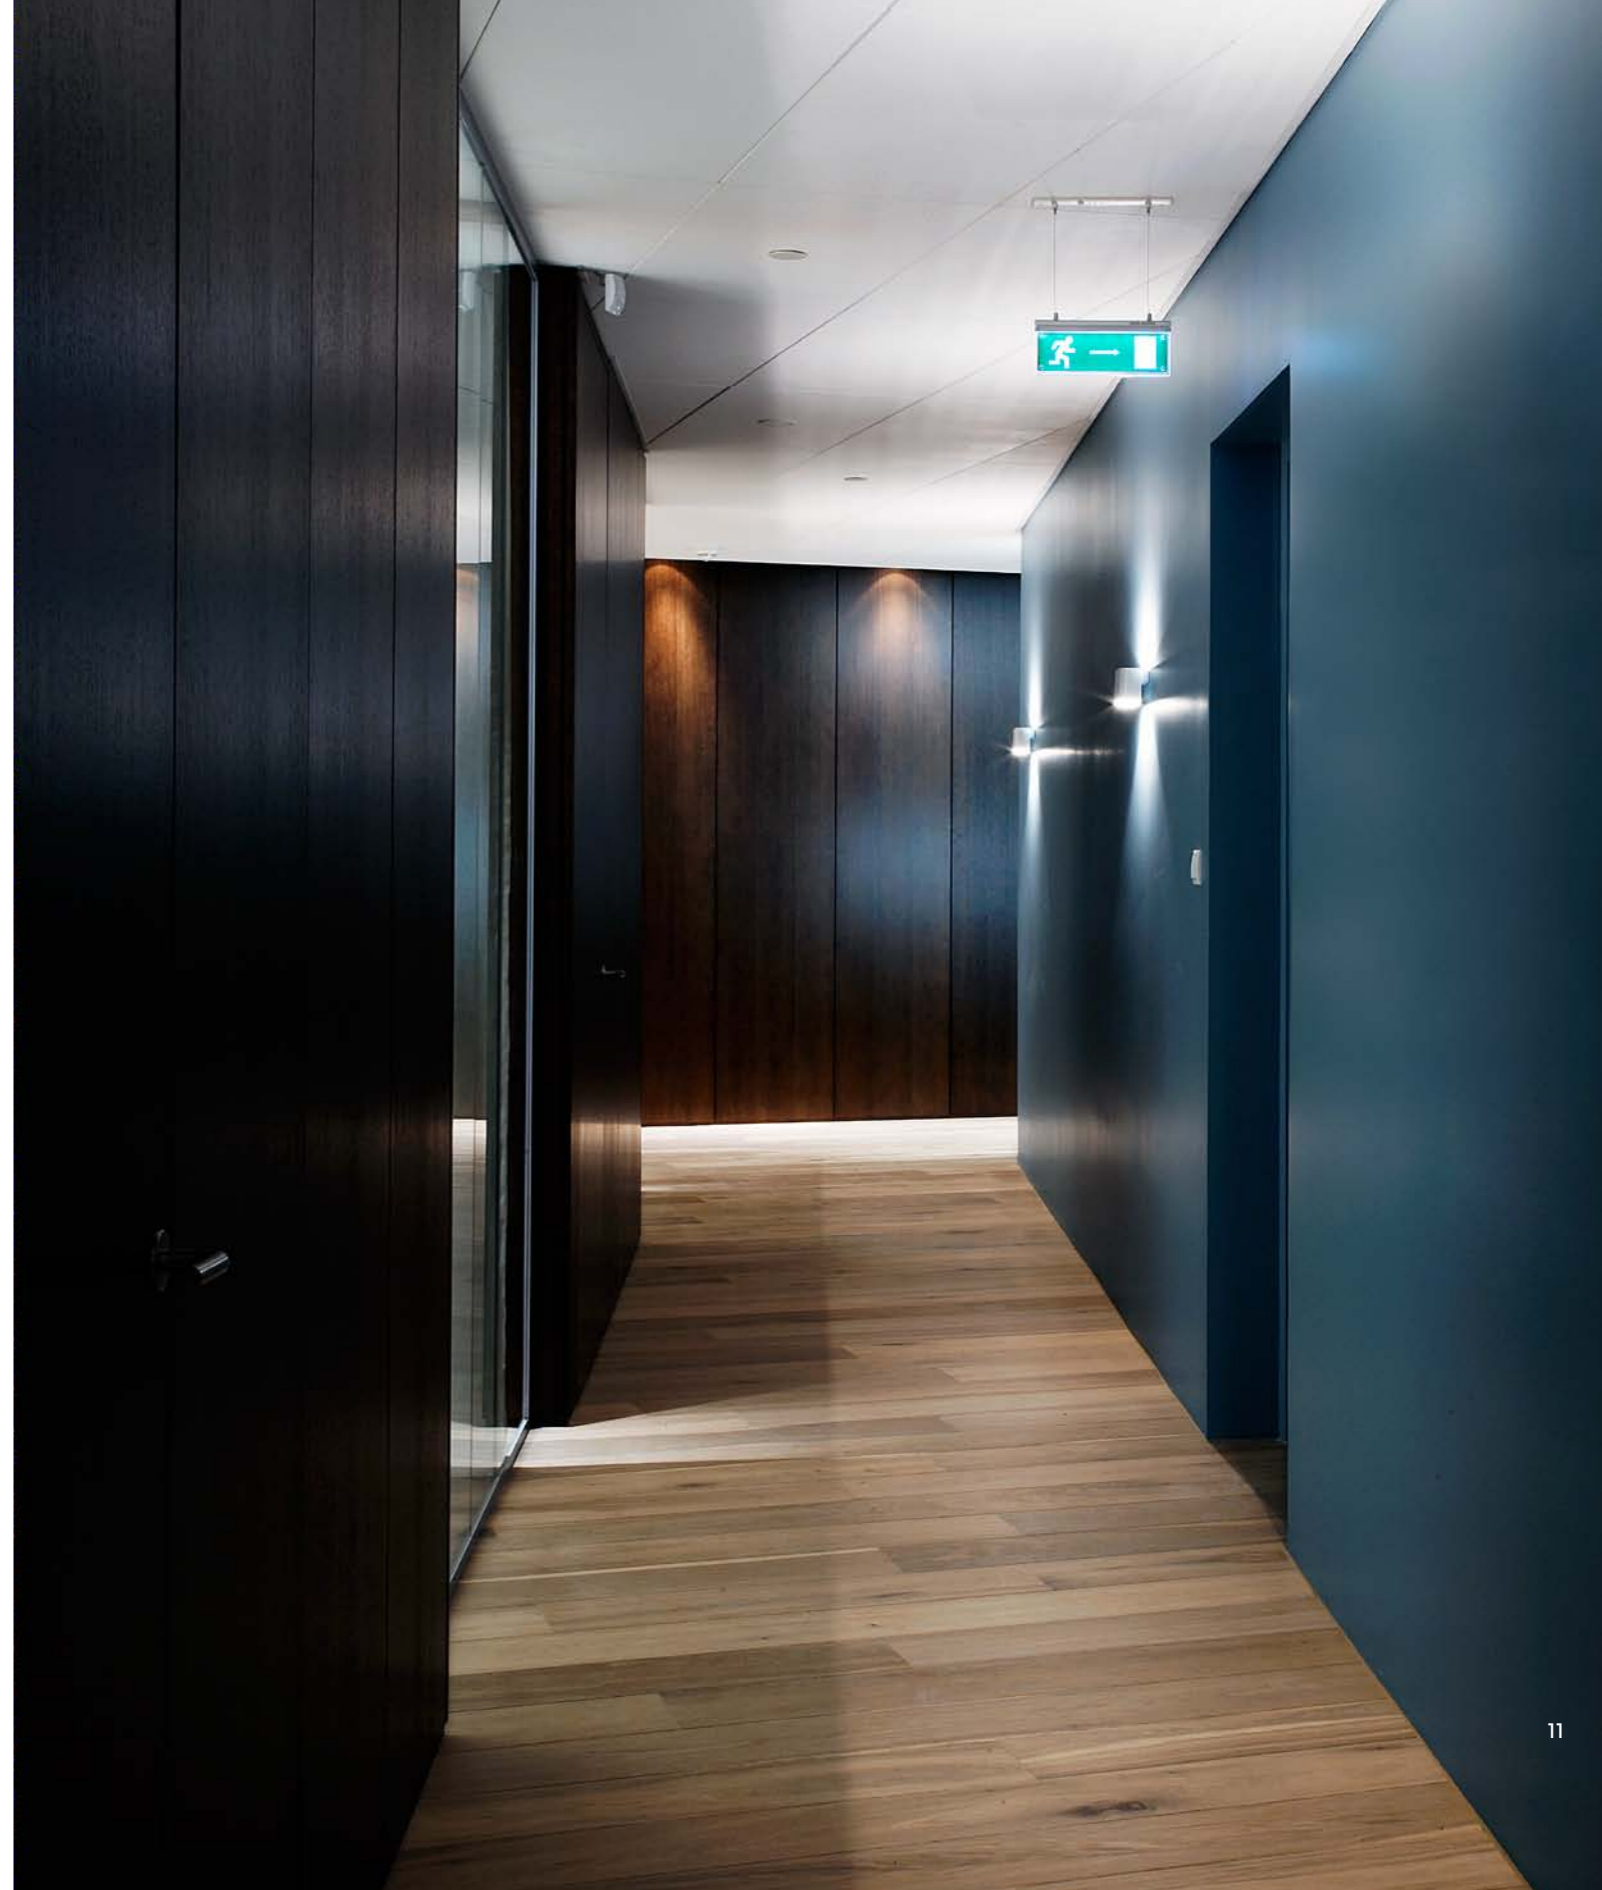

Available in these colors

Special colors on request

W1

Outdoor/Wall

Out.W1.0

Mounting: **Wall**
Lamp: **18w PL-C 2p**
Ballast: **EVG**
Volt: **220-240va**
Environment: **Outdoor**
Cover: **Opal (010) plexiglass**
Aiming: **Fixed**
Distribution: **Simmetric**
Material: **Aluminum**
Dimensions: **200x80x80mm**
IP rating: **54**
Through wiring: **Yes**