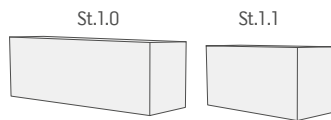

W1 Outdoor/Wall