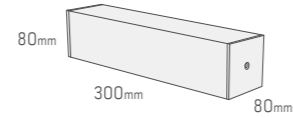

Available in these colors

Special colors on request

W1

Outdoor/Wall

Out.W1.0

Mounting: **Wall**
Lamp: **18w PL-C 2p**
Ballast: **EVG**
Volt: **220-240va**
Environment: **Outdoor**
Cover: **Opal (010) plexiglass**
Aiming: **Fixed**
Distribution: **Simmetric**
Material: **Aluminum**
Dimensions: **200x80x80mm**
IP rating: **54**
Through wiring: **Yes**

Out.W1.1

Mounting: **Wall**
Lamp: **26w PL-C 2p**
Ballast: **EVG**
Volt: **220-240va**
Environment: **Outdoor**
Cover: **Opal (010) plexiglass**
Aiming: **Fixed**
Distribution: **Simmetric**
Material: **Aluminum**
Dimensions: **300x80x80mm**
IP rating: **54**
Through wiring: **Yes**