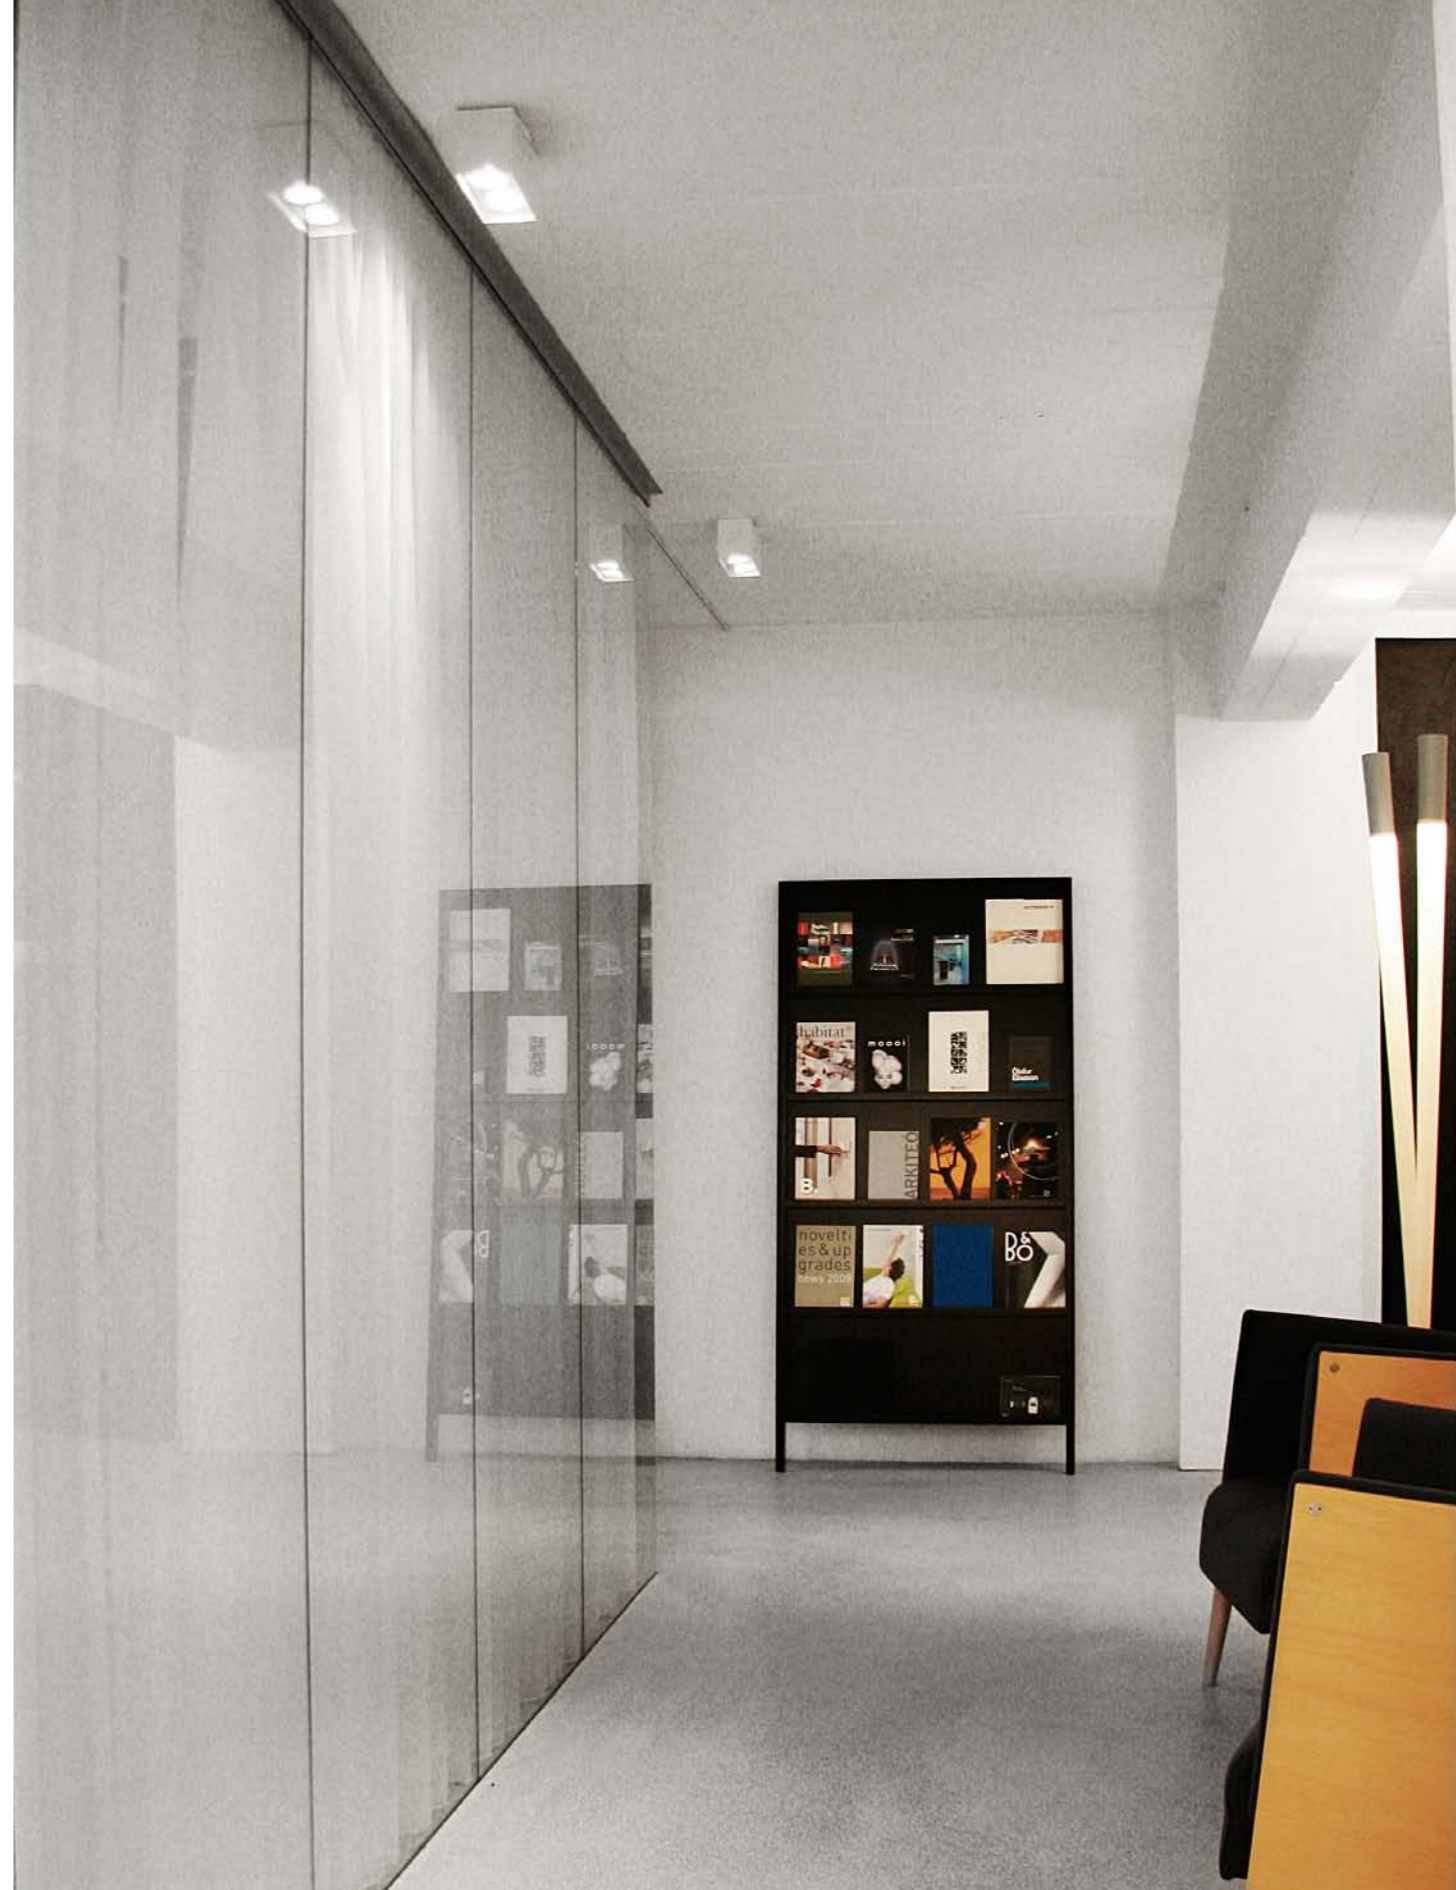

Ind.C11.0

Mounting: **Ceiling**
Lamp: **2xGu10 max 50w**
Volt: **220-240va**
Environment: **Indoor**
Cover: **No**
Aiming: **Adjustable 30°**
Distribution: **Simmetric**
Material: **Aluminum**
Dimensions: **200x120x100mm**
IP rating: **20**
Through wiring: **Yes**

Available in these colors

Black, glossy/matt 9005GL / 9005HR
White, glossy/matt 9016GL / 9016HR
Grey 9006
Orange 2004HR
Purple 4008HR
Base 1001HR
Red 3000HR
Bronze 8102
Light blue 6034
Green 6018HR

Special colors on request