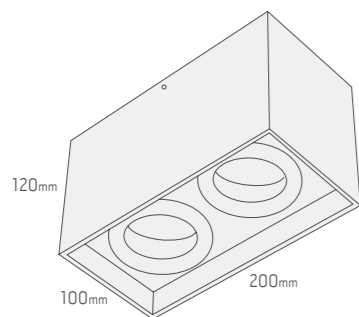

To love beauty is to see light

Victor Hugo

C1 Indoor/Ceiling

Ind.C1.0

Mounting: **Ceiling**
 Lamp: **Gu10 max 75w**
 Volt: **220-240va**
 Environment: **Indoor**
 Cover: **No**
 Aiming: **Fixed**
 Distribution: **Simmetric**
 Material: **Aluminum**
 Dimensions: **100x120x100mm**
 IP rating: **20**
 Through wiring: **Yes**

Ind.C1.1

Mounting: **Ceiling**
 Lamp: **Gu10 max 75w**
 Volt: **220-240va**
 Environment: **Indoor**
 Cover: **No**
 Aiming: **Fixed**
 Distribution: **Simmetric**
 Material: **Aluminum**
 Dimensions: **100x160x100mm**
 IP rating: **20**
 Through wiring: **Yes**

Ind.C1.2

Mounting: **Ceiling**
 Lamp: **Gu10 max 75w**
 Volt: **220-240va**
 Environment: **Indoor**
 Cover: **No**
 Aiming: **Adjustable 30°**
 Distribution: **Simmetric**
 Material: **Aluminum**
 Dimensions: **100x120x100mm**
 IP rating: **20**
 Through wiring: **Yes**

Special colors on request

C11 Indoor/Ceiling

Ind.C11.0

Mounting: **Ceiling**
 Lamp: **2xGu10 max 50w**
 Volt: **220-240va**
 Environment: **Indoor**
 Cover: **No**
 Aiming: **Adjustable 30°**
 Distribution: **Simmetric**
 Material: **Aluminum**
 Dimensions: **200x120x100mm**
 IP rating: **20**
 Through wiring: **Yes**