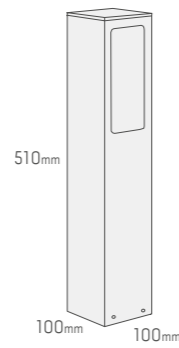

Out.W1.2

Mounting: **Wall**
Lamp: **14w T5**
Ballast: **Electronic**
Volt: **220-240va**
Environment: **Outdoor**
Cover: **Opal (010) plexiglass**
Aiming: **Fixed**
Distribution: **Simmetric**
Material: **Aluminum**
Dimensions: **600x80x80mm**
IP rating: **54**
Through wiring: **Yes**

Available in these colors

W2 Outdoor/Wall

Out.W2.0

Mounting: **Wall**
Lamp: **10w PL-C 2p**
Ballast: **EVG**
Volt: **220-240va**
Environment: **Outdoor**
Cover: **Clear plexiglass**
Aiming: **Fixed**
Distribution: **Simmetric**
Material: **Aluminum**
Dimensions: **120x120x180mm**
IP rating: **54**
Through wiring: **Yes**

Available in these colors

F1 Outdoor/Floor

Outd.F1.0

Mounting: **Surface**
 Lamp: **10/13w PL-C 2p**
 Ballast: **EVG**
 Volt: **220-240va**
 Environment: **Outdoor**
 Cover: **Opal (010) plexiglass**
 Aiming: **Fixed**
 Distribution: **Direct**
 Material: **Aluminum**
 Dimensions: **100x100x350mm**
 IP rating: **54**
 Through wiring: **Yes**

Outd.F1.1

Mounting: **Surface**
 Lamp: **10/13w PL-C 2p**
 Ballast: **EVG**
 Volt: **220-240va**
 Environment: **Outdoor**
 Cover: **Opal (010) plexiglass**
 Aiming: **Fixed**
 Distribution: **Direct**
 Material: **Aluminum**
 Dimensions: **100x100x500mm**
 IP rating: **54**
 Through wiring: **Yes**