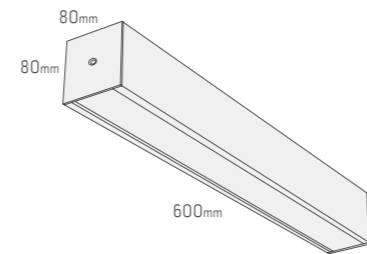

Outd.F1.1

Mounting: **Surface**
 Lamp: **18w PL-C 2p**
 Ballast: **EVG**
 Volt: **220-240va**
 Environment: **Outdoor**
 Cover: **Opal (010) plexiglass**
 Aiming: **Fixed**
 Distribution: **Indirect**
 Material: **Aluminum**
 Dimensions: **80x80x780mm**
 IP rating: **54**
 Through wiring: **Yes**

Outd.F1.2

Mounting: **Surface**
 Lamp: **18w PL-C 2p**
 Ballast: **EVG**
 Volt: **220-240va**
 Environment: **Outdoor**
 Cover: **Opal (010) plexiglass**
 Aiming: **Fixed**
 Distribution: **Indirect**
 Material: **Aluminum**
 Dimensions: **80x80x1500mm**
 IP rating: **54**
 Through wiring: **Yes**

Available in these colors

C1 Outdoor/Ceiling

Out.C1.0

Mounting: **Ceiling**
 Lamp: **18w PL-C 2p**
 Ballast: **EVG**
 Volt: **220-240va**
 Environment: **Outdoor**
 Cover: **Opal (010) plexiglass**
 Aiming: **Fixed**
 Distribution: **Simmetric**
 Material: **Aluminum**
 Dimensions: **200x80x80mm**
 IP rating: **54**
 Through wiring: **Yes**

Out.C1.1

Mounting: **Ceiling**
 Lamp: **26w PL-C 2p**
 Ballast: **EVG**
 Volt: **220-240va**
 Environment: **Outdoor**
 Cover: **Opal (010) plexiglass**
 Aiming: **Fixed**
 Distribution: **Simmetric**
 Material: **Aluminum**
 Dimensions: **300x80x80mm**
 IP rating: **54**
 Through wiring: **Yes**