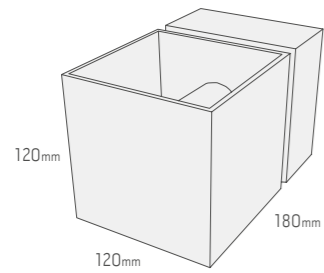

Available in these colors

Special colors on request

W1

Outdoor/Wall

Out.W1.0

Mounting: **Wall**
Lamp: **18w PL-C 2p**
Ballast: **EVG**
Volt: **220-240va**
Environment: **Outdoor**
Cover: **Opal (010) plexiglass**
Aiming: **Fixed**
Distribution: **Simmetric**
Material: **Aluminum**
Dimensions: **200x80x80mm**
IP rating: **54**
Through wiring: **Yes**

Out.W1.1

Mounting: **Wall**
Lamp: **26w PL-C 2p**
Ballast: **EVG**
Volt: **220-240va**
Environment: **Outdoor**
Cover: **Opal (010) plexiglass**
Aiming: **Fixed**
Distribution: **Simmetric**
Material: **Aluminum**
Dimensions: **300x80x80mm**
IP rating: **54**
Through wiring: **Yes**

Out.W1.2

Mounting: **Wall**
Lamp: **14w T5**
Ballast: **Electronic**
Volt: **220-240va**
Environment: **Outdoor**
Cover: **Opal (010) plexiglass**
Aiming: **Fixed**
Distribution: **Simmetric**
Material: **Aluminum**
Dimensions: **600x80x80mm**
IP rating: **54**
Through wiring: **Yes**

Available in these colors

W2 Outdoor/Wall

Out.W2.0

Mounting: **Wall**
Lamp: **10w PL-C 2p**
Ballast: **EVG**
Volt: **220-240va**
Environment: **Outdoor**
Cover: **Clear plexiglass**
Aiming: **Fixed**
Distribution: **Simmetric**
Material: **Aluminum**
Dimensions: **120x120x180mm**
IP rating: **54**
Through wiring: **Yes**