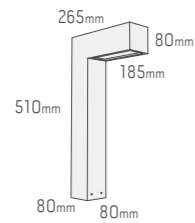

Outd.F1.1

Mounting: **Surface**
 Lamp: **10/13w PL-C 2p**
 Ballast: **EVG**
 Volt: **220-240va**
 Environment: **Outdoor**
 Cover: **Opal (010) plexiglass**
 Aiming: **Fixed**
 Distribution: **Direct**
 Material: **Aluminum**
 Dimensions: **100x100x500mm**
 IP rating: **54**
 Through wiring: **Yes**

Outd.F1.2

Mounting: **Surface**
 Lamp: **18w PL-C 2p**
 Ballast: **EVG**
 Volt: **220-240va**
 Environment: **Outdoor**
 Cover: **Opal (010) plexiglass**
 Aiming: **Fixed**
 Distribution: **Direct**
 Material: **Aluminum**
 Dimensions: **100x100x710mm**
 IP rating: **54**
 Through wiring: **Yes**

Available in these colors

F2 Outdoor/Floor

Outd.F1.0

Mounting: **Surface**
 Lamp: **18w PL-C 2p**
 Ballast: **EVG**
 Volt: **220-240va**
 Environment: **Outdoor**
 Cover: **Opal (010) plexiglass**
 Aiming: **Fixed**
 Distribution: **Indirect**
 Material: **Aluminum**
 Dimensions: **80x80x510mm**
 IP rating: **54**
 Through wiring: **Yes**

Outd.F1.1

Mounting: **Surface**
 Lamp: **18w PL-C 2p**
 Ballast: **EVG**
 Volt: **220-240va**
 Environment: **Outdoor**
 Cover: **Opal (010) plexiglass**
 Aiming: **Fixed**
 Distribution: **Indirect**
 Material: **Aluminum**
 Dimensions: **80x80x780mm**
 IP rating: **54**
 Through wiring: **Yes**