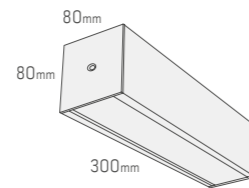

Outd.F1.1

Mounting: **Surface**
 Lamp: **18w PL-C 2p**
 Ballast: **EVG**
 Volt: **220-240va**
 Environment: **Outdoor**
 Cover: **Opal (010) plexiglass**
 Aiming: **Fixed**
 Distribution: **Indirect**
 Material: **Aluminum**
 Dimensions: **80x80x780mm**
 IP rating: **54**
 Through wiring: **Yes**

Outd.F1.2

Mounting: **Surface**
 Lamp: **18w PL-C 2p**
 Ballast: **EVG**
 Volt: **220-240va**
 Environment: **Outdoor**
 Cover: **Opal (010) plexiglass**
 Aiming: **Fixed**
 Distribution: **Indirect**
 Material: **Aluminum**
 Dimensions: **80x80x1500mm**
 IP rating: **54**
 Through wiring: **Yes**

Available in these colors

C1 Outdoor/Ceiling

Out.C1.0

Mounting: **Ceiling**
 Lamp: **18w PL-C 2p**
 Ballast: **EVG**
 Volt: **220-240va**
 Environment: **Outdoor**
 Cover: **Opal (010) plexiglass**
 Aiming: **Fixed**
 Distribution: **Simmetric**
 Material: **Aluminum**
 Dimensions: **200x80x80mm**
 IP rating: **54**
 Through wiring: **Yes**

Out.C1.1

Mounting: **Ceiling**
 Lamp: **26w PL-C 2p**
 Ballast: **EVG**
 Volt: **220-240va**
 Environment: **Outdoor**
 Cover: **Opal (010) plexiglass**
 Aiming: **Fixed**
 Distribution: **Simmetric**
 Material: **Aluminum**
 Dimensions: **300x80x80mm**
 IP rating: **54**
 Through wiring: **Yes**