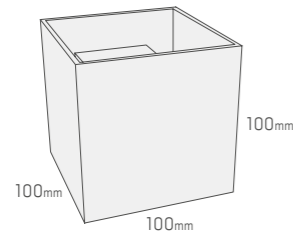

W1 Indoor/Wall

Ind.W1.0

Mounting: **Wall**
Lamp: **G9 max 75w**
Volt: **220-240va**
Environment: **Indoor**
Cover: **No**
Aiming: **Fixed**
Distribution: **Simmetric**
Material: **Aluminum**
Dimensions: **100x100x100mm**
IP rating: **20**
Through wiring: **No**