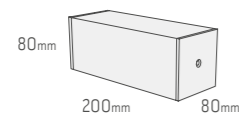

Available in these colors

Special colors on request

W1

Outdoor/Wall

Out.W1.0

Mounting: **Wall**
Lamp: **18w PL-C 2p**
Ballast: **EVG**
Volt: **220-240va**
Environment: **Outdoor**
Cover: **Opal (010) plexiglass**
Aiming: **Fixed**
Distribution: **Simmetric**
Material: **Aluminum**
Dimensions: **200x80x80mm**
IP rating: **54**
Through wiring: **Yes**

Out.W1.1

Mounting: **Wall**
Lamp: **26w PL-C 2p**
Ballast: **EVG**
Volt: **220-240va**
Environment: **Outdoor**
Cover: **Opal (010) plexiglass**
Aiming: **Fixed**
Distribution: **Simmetric**
Material: **Aluminum**
Dimensions: **300x80x80mm**
IP rating: **54**
Through wiring: **Yes**