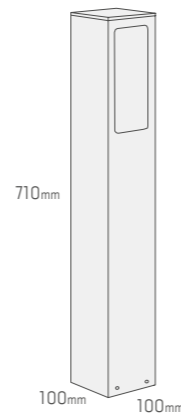

Available in these colors

W2 Outdoor/Wall

Out.W2.0

Mounting: **Wall**
Lamp: **10w PL-C 2p**
Ballast: **EVG**
Volt: **220-240va**
Environment: **Outdoor**
Cover: **Clear plexiglass**
Aiming: **Fixed**
Distribution: **Simmetric**
Material: **Aluminum**
Dimensions: **120x120x180mm**
IP rating: **54**
Through wiring: **Yes**

Available in these colors

F1 Outdoor/Floor

Outd.F1.0

Mounting: **Surface**
 Lamp: **10/13w PL-C 2p**
 Ballast: **EVG**
 Volt: **220-240va**
 Environment: **Outdoor**
 Cover: **Opal (010) plexiglass**
 Aiming: **Fixed**
 Distribution: **Direct**
 Material: **Aluminum**
 Dimensions: **100x100x350mm**
 IP rating: **54**
 Through wiring: **Yes**

Outd.F1.1

Mounting: **Surface**
 Lamp: **10/13w PL-C 2p**
 Ballast: **EVG**
 Volt: **220-240va**
 Environment: **Outdoor**
 Cover: **Opal (010) plexiglass**
 Aiming: **Fixed**
 Distribution: **Direct**
 Material: **Aluminum**
 Dimensions: **100x100x500mm**
 IP rating: **54**
 Through wiring: **Yes**

Outd.F1.2

Mounting: **Surface**
 Lamp: **18w PL-C 2p**
 Ballast: **EVG**
 Volt: **220-240va**
 Environment: **Outdoor**
 Cover: **Opal (010) plexiglass**
 Aiming: **Fixed**
 Distribution: **Direct**
 Material: **Aluminum**
 Dimensions: **100x100x710mm**
 IP rating: **54**
 Through wiring: **Yes**