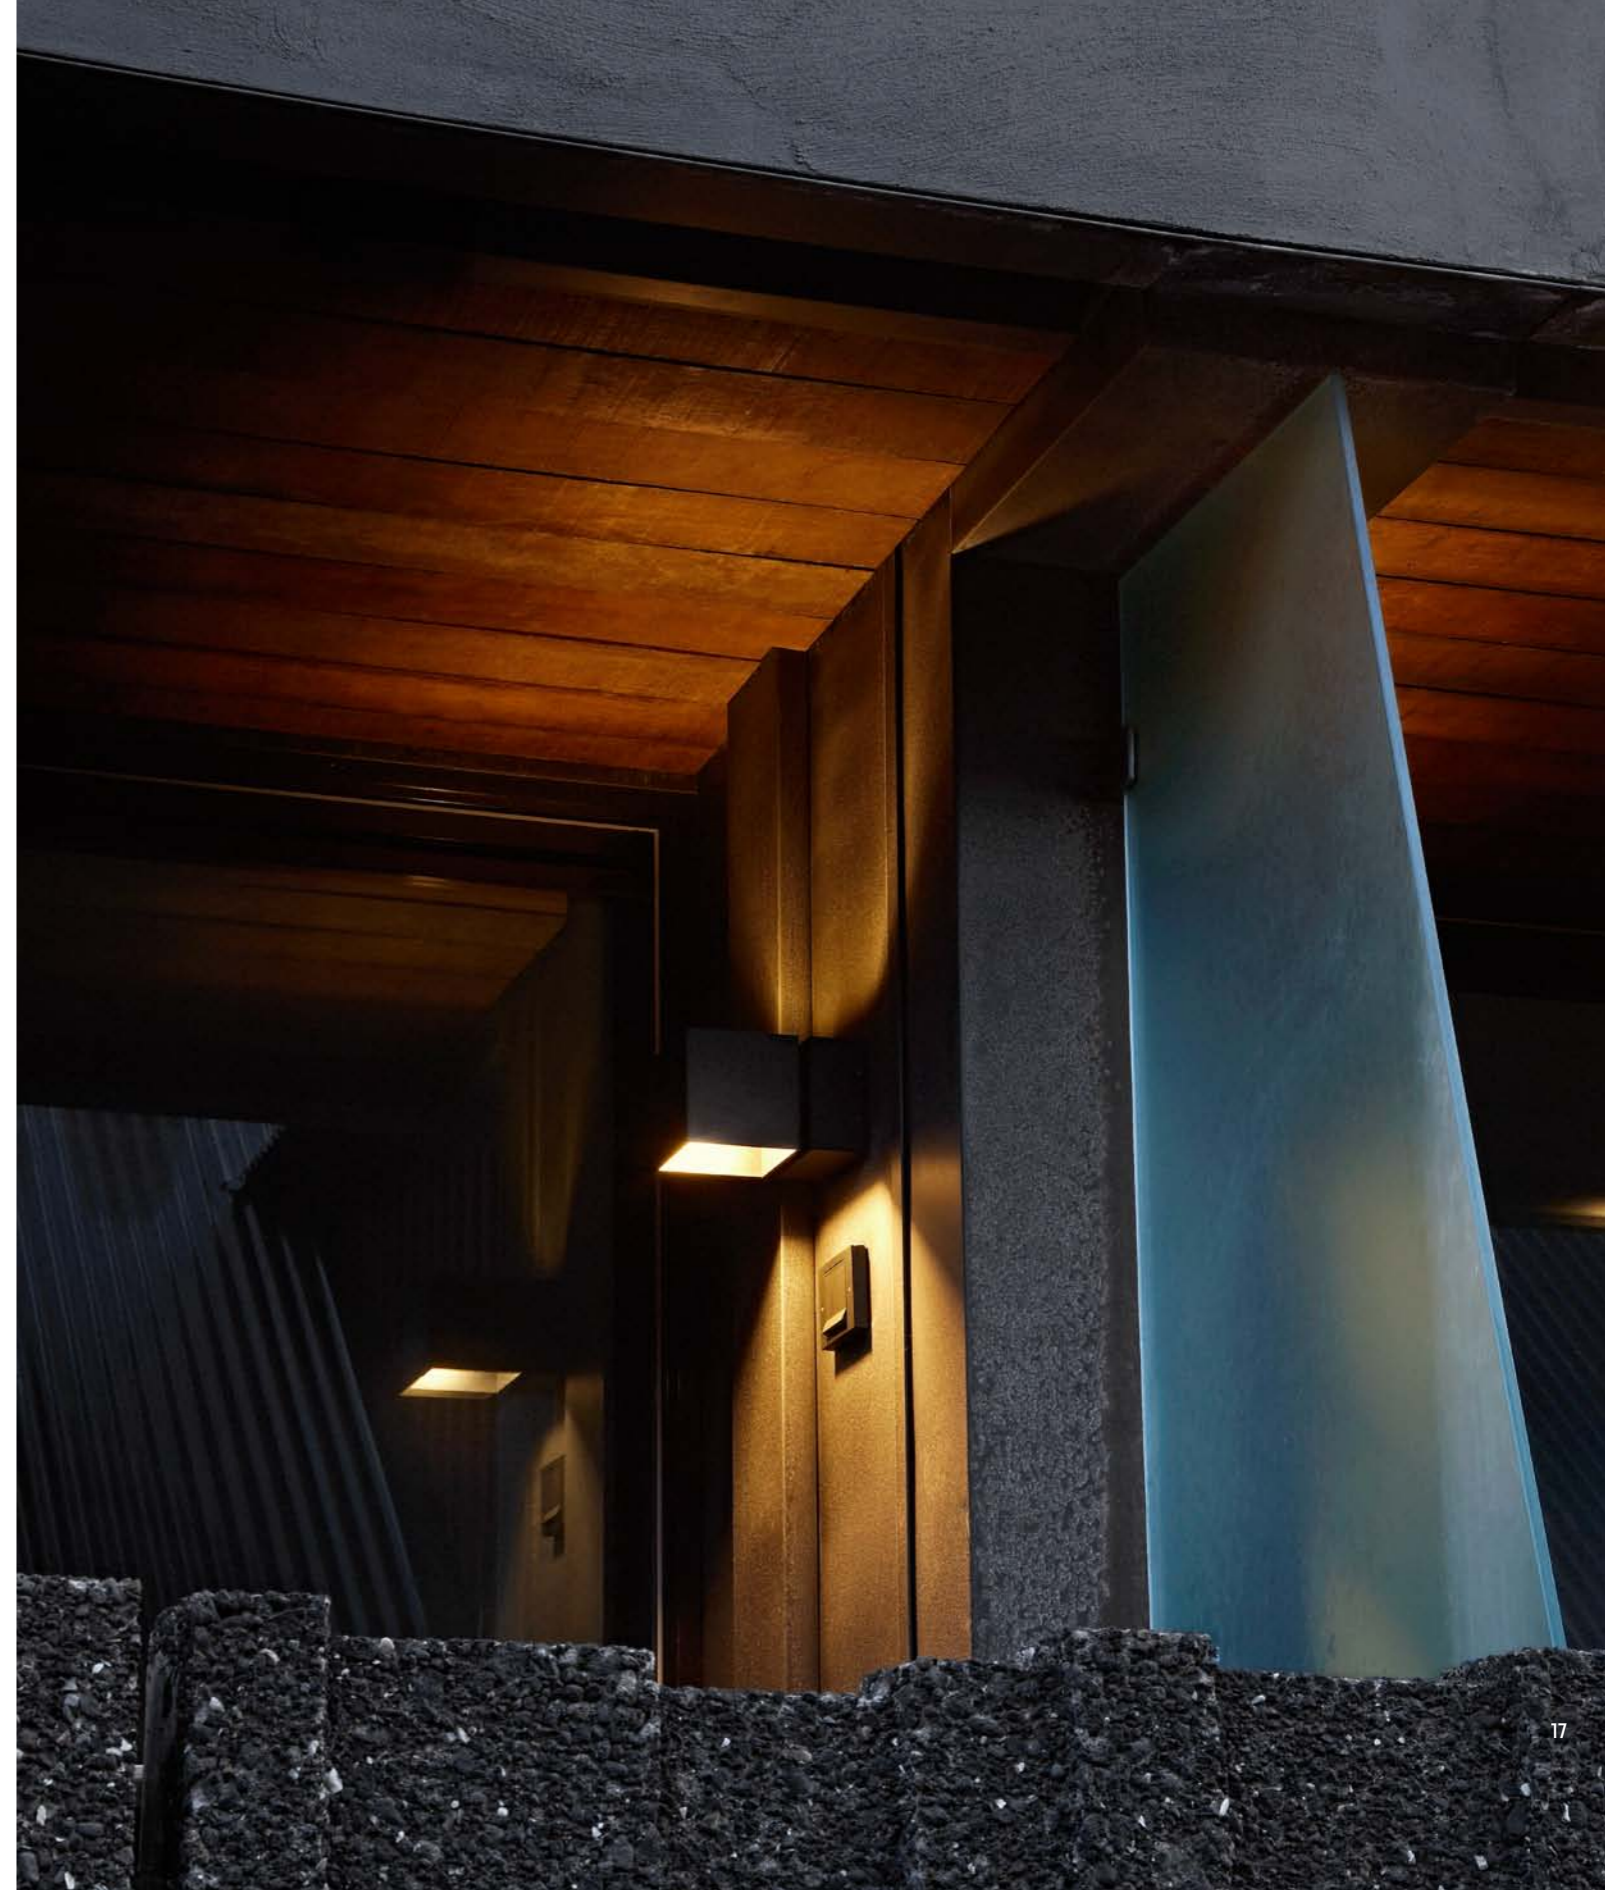

W2 Outdoor/Wall

Out.W2.0

Mounting: **Wall**
Lamp: **10w PL-C 2p**
Ballast: **EVG**
Volt: **220-240va**
Environment: **Outdoor**
Cover: **Clear plexiglass**
Aiming: **Fixed**
Distribution: **Simmetric**
Material: **Aluminum**
Dimensions: **120x120x180mm**
IP rating: **54**
Through wiring: **Yes**

Available in these colors