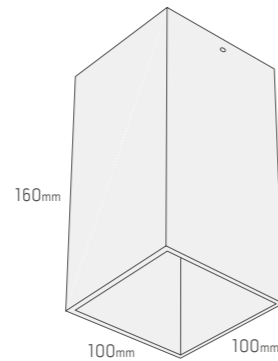

To love beauty is to see light

Victor Hugo

C1 Indoor/Ceiling

Ind.C1.0

Mounting: **Ceiling**
 Lamp: **Gu10 max 75w**
 Volt: **220-240va**
 Environment: **Indoor**
 Cover: **No**
 Aiming: **Fixed**
 Distribution: **Simmetric**
 Material: **Aluminum**
 Dimensions: **100x120x100mm**
 IP rating: **20**
 Through wiring: **Yes**

Ind.C1.1

Mounting: **Ceiling**
 Lamp: **Gu10 max 75w**
 Volt: **220-240va**
 Environment: **Indoor**
 Cover: **No**
 Aiming: **Fixed**
 Distribution: **Simmetric**
 Material: **Aluminum**
 Dimensions: **100x160x100mm**
 IP rating: **20**
 Through wiring: **Yes**

Ind.C1.2

Mounting: **Ceiling**
 Lamp: **Gu10 max 75w**
 Volt: **220-240va**
 Environment: **Indoor**
 Cover: **No**
 Aiming: **Adjustable 30°**
 Distribution: **Simmetric**
 Material: **Aluminum**
 Dimensions: **100x120x100mm**
 IP rating: **20**
 Through wiring: **Yes**

Out.W1.1

Mounting: **Wall**
Lamp: **26w PL-C 2p**
Ballast: **EVG**
Volt: **220-240va**
Environment: **Outdoor**
Cover: **Opal (010) plexiglass**
Aiming: **Fixed**
Distribution: **Simmetric**
Material: **Aluminum**
Dimensions: **300x80x80mm**
IP rating: **54**
Through wiring: **Yes**