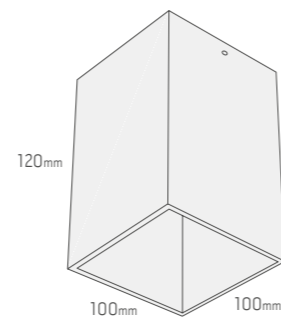

To love beauty is to see light

Victor Hugo

C1 Indoor/Ceiling

Ind.C1.0

Mounting: **Ceiling**
 Lamp: **Gu10 max 75w**
 Volt: **220-240va**
 Environment: **Indoor**
 Cover: **No**
 Aiming: **Fixed**
 Distribution: **Simmetric**
 Material: **Aluminum**
 Dimensions: **100x120x100mm**
 IP rating: **20**
 Through wiring: **Yes**

Ind.C1.1

Mounting: **Ceiling**
 Lamp: **Gu10 max 75w**
 Volt: **220-240va**
 Environment: **Indoor**
 Cover: **No**
 Aiming: **Fixed**
 Distribution: **Simmetric**
 Material: **Aluminum**
 Dimensions: **100x160x100mm**
 IP rating: **20**
 Through wiring: **Yes**

Ind.C1.2

Mounting: **Ceiling**
 Lamp: **Gu10 max 75w**
 Volt: **220-240va**
 Environment: **Indoor**
 Cover: **No**
 Aiming: **Adjustable 30°**
 Distribution: **Simmetric**
 Material: **Aluminum**
 Dimensions: **100x120x100mm**
 IP rating: **20**
 Through wiring: **Yes**

Out.W1.1

Mounting: **Wall**
Lamp: **26w PL-C 2p**
Ballast: **EVG**
Volt: **220-240va**
Environment: **Outdoor**
Cover: **Opal (010) plexiglass**
Aiming: **Fixed**
Distribution: **Simmetric**
Material: **Aluminum**
Dimensions: **300x80x80mm**
IP rating: **54**
Through wiring: **Yes**