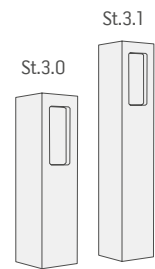

F1 Outdoor/Floor