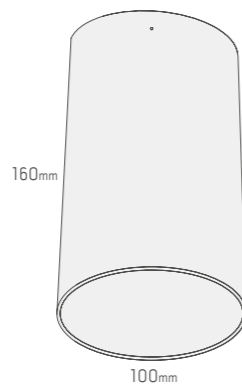

To love beauty is to see light

Victor Hugo

C1 Indoor/Ceiling

Ind.C1.0

Mounting: **Ceiling**
 Lamp: **Gu10 max 75w**
 Volt: **220-240va**
 Environment: **Indoor**
 Cover: **No**
 Aiming: **Fixed**
 Distribution: **Simmetric**
 Material: **Aluminum**
 Dimensions: **100x120x100mm**
 IP rating: **20**
 Through wiring: **Yes**

Ind.C1.1

Mounting: **Ceiling**
 Lamp: **Gu10 max 75w**
 Volt: **220-240va**
 Environment: **Indoor**
 Cover: **No**
 Aiming: **Fixed**
 Distribution: **Simmetric**
 Material: **Aluminum**
 Dimensions: **100x160x100mm**
 IP rating: **20**
 Through wiring: **Yes**

Ind.C1.2

Mounting: **Ceiling**
 Lamp: **Gu10 max 75w**
 Volt: **220-240va**
 Environment: **Indoor**
 Cover: **No**
 Aiming: **Adjustable 30°**
 Distribution: **Simmetric**
 Material: **Aluminum**
 Dimensions: **100x120x100mm**
 IP rating: **20**
 Through wiring: **Yes**

Ind.C2.1

Mounting: **Ceiling**
 Lamp: **Gu10 max 75w**
 Volt: **220-240va**
 Environment: **Indoor**
 Cover: **No**
 Aiming: **Fixed**
 Distribution: **Simmetric**
 Material: **Aluminum**
 Dimensions: **100x160mm**
 IP rating: **20**
 Through wiring: **Yes**