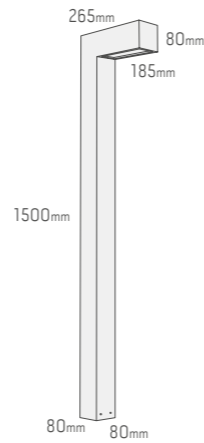

Outd.F1.2

Mounting: **Surface**
 Lamp: **18w PL-C 2p**
 Ballast: **EVG**
 Volt: **220-240va**
 Environment: **Outdoor**
 Cover: **Opal (010) plexiglass**
 Aiming: **Fixed**
 Distribution: **Direct**
 Material: **Aluminum**
 Dimensions: **100x100x710mm**
 IP rating: **54**
 Through wiring: **Yes**

Available in these colors

F2 Outdoor/Floor

Outd.F1.0

Mounting: **Surface**
 Lamp: **18w PL-C 2p**
 Ballast: **EVG**
 Volt: **220-240va**
 Environment: **Outdoor**
 Cover: **Opal (010) plexiglass**
 Aiming: **Fixed**
 Distribution: **Indirect**
 Material: **Aluminum**
 Dimensions: **80x80x510mm**
 IP rating: **54**
 Through wiring: **Yes**

Outd.F1.1

Mounting: **Surface**
 Lamp: **18w PL-C 2p**
 Ballast: **EVG**
 Volt: **220-240va**
 Environment: **Outdoor**
 Cover: **Opal (010) plexiglass**
 Aiming: **Fixed**
 Distribution: **Indirect**
 Material: **Aluminum**
 Dimensions: **80x80x780mm**
 IP rating: **54**
 Through wiring: **Yes**

Outd.F1.2

Mounting: **Surface**
 Lamp: **18w PL-C 2p**
 Ballast: **EVG**
 Volt: **220-240va**
 Environment: **Outdoor**
 Cover: **Opal (010) plexiglass**
 Aiming: **Fixed**
 Distribution: **Indirect**
 Material: **Aluminum**
 Dimensions: **80x80x1500mm**
 IP rating: **54**
 Through wiring: **Yes**