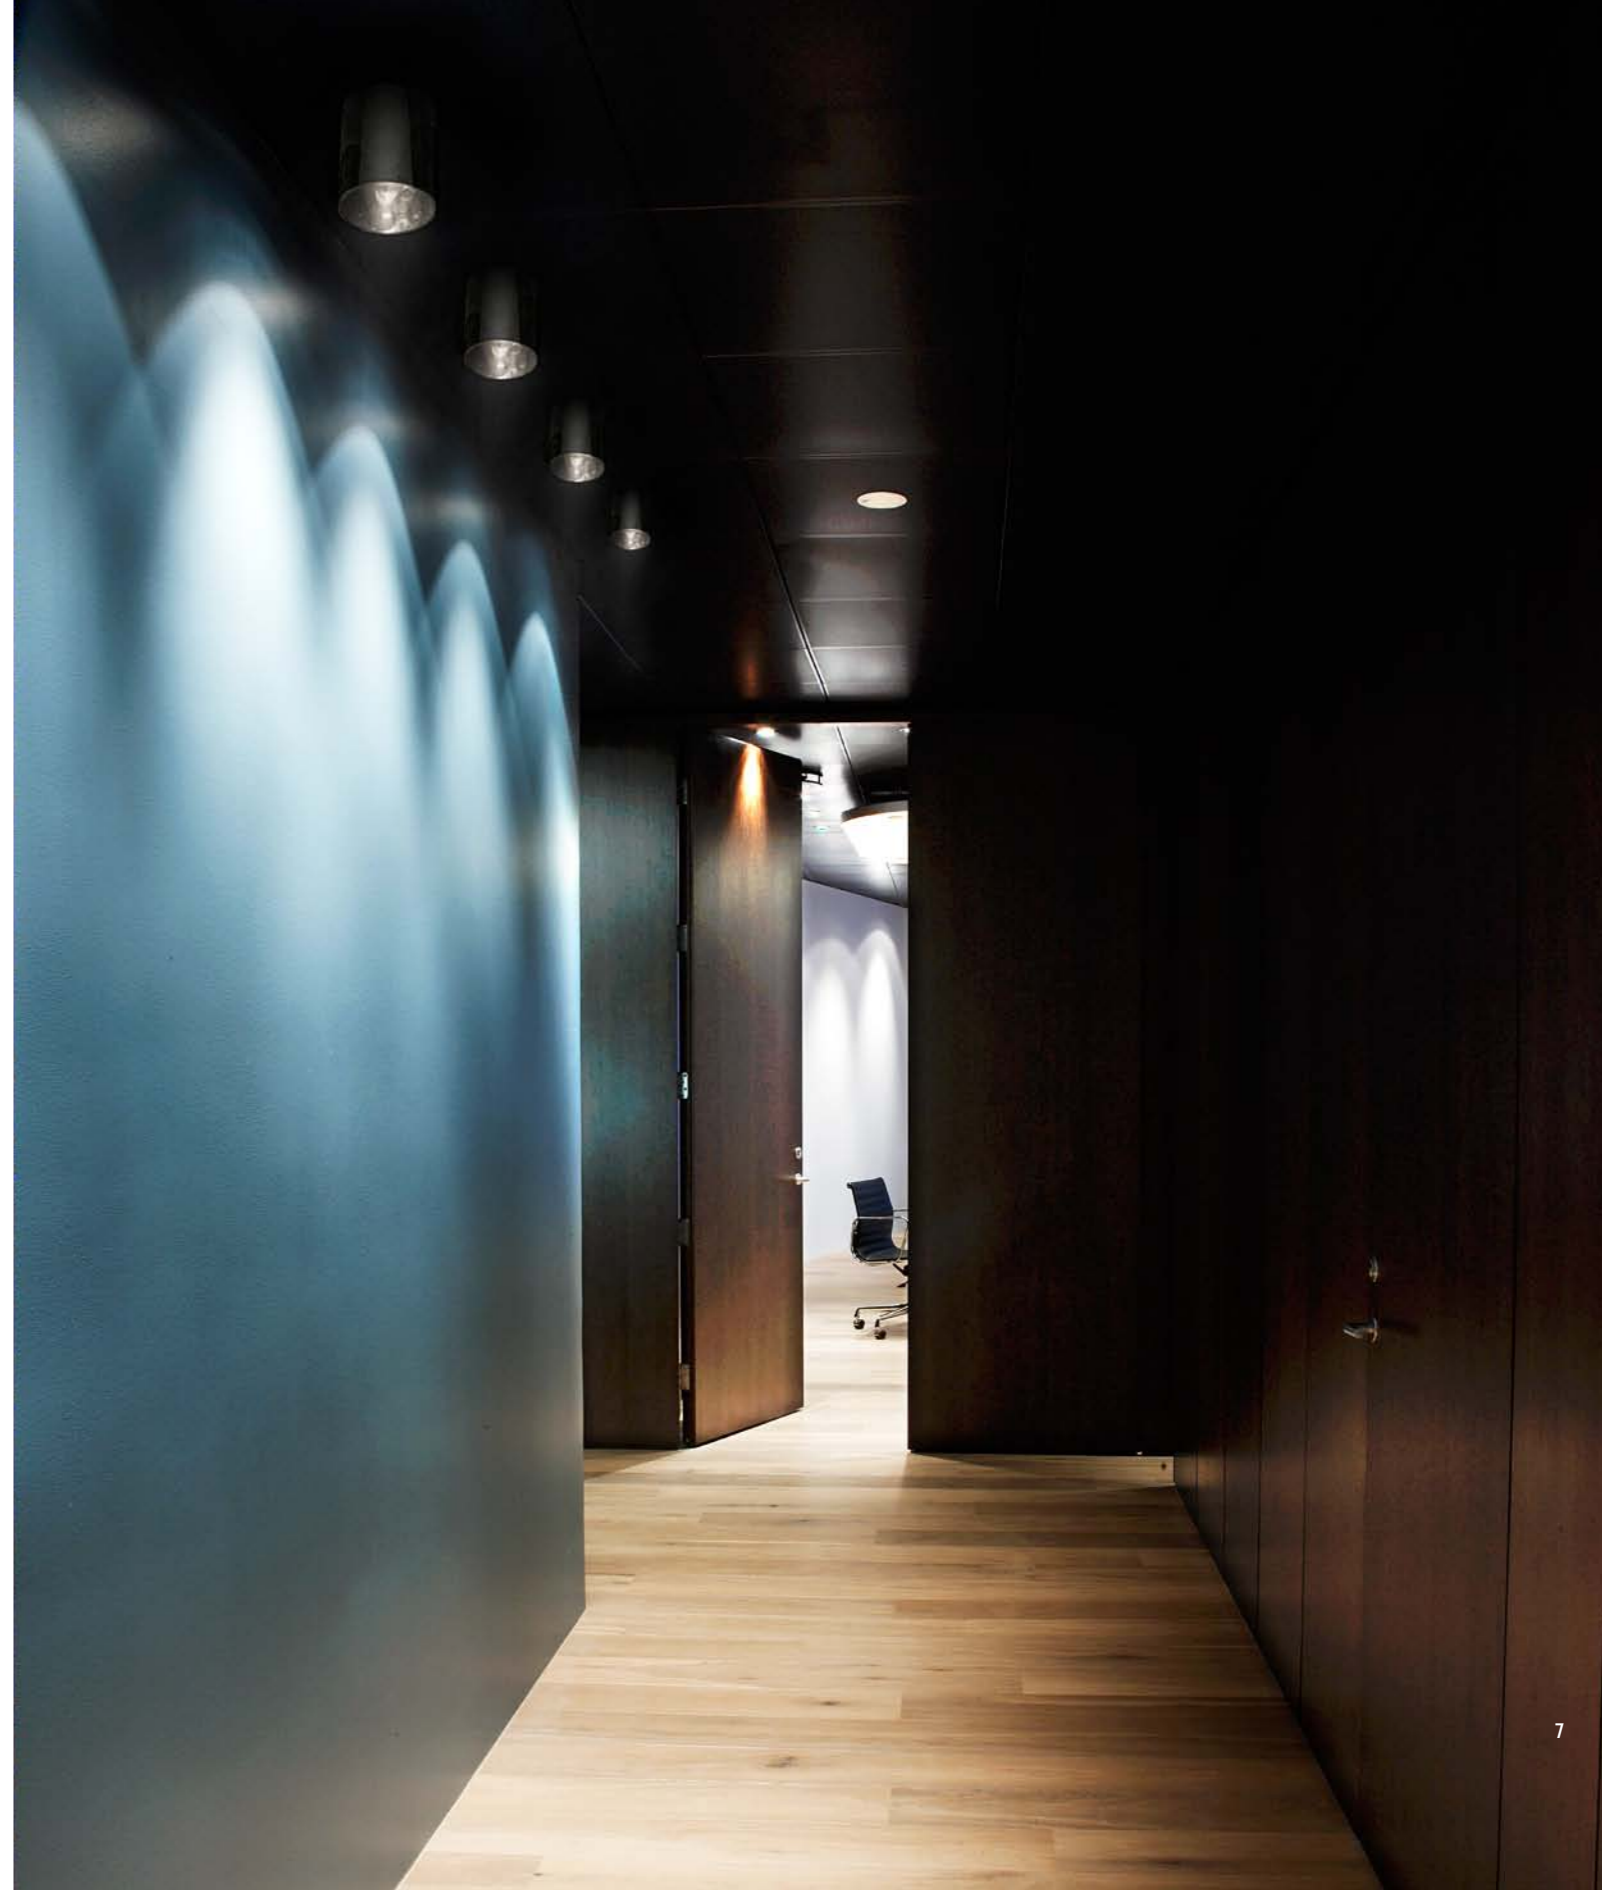

C2 Indoor/Ceiling

Mounting: **Ceiling**
Lamp: **Gu10 max 75w**
Volt: **220-240va**
Environment: **Indoor**
Cover: **No**
Aiming: **Fixed**
Distribution: **Simmetric**
Material: **Aluminum**
Dimensions: **100x120mm**
IP rating: **20**
Through wiring: **Yes**

Mounting: **Ceiling**
Lamp: **Gu10 max 75w**
Volt: **220-240va**
Environment: **Indoor**
Cover: **No**
Aiming: **Fixed**
Distribution: **Simmetric**
Material: **Aluminum**
Dimensions: **100x160mm**
IP rating: **20**
Through wiring: **Yes**

Available in these colors

- Black, glossy/matt
  9005GL / 9005HR
- White, glossy/matt
  9016GL / 9016HR
- Grey
  9006
- Orange
  2004HR
- Purple
  4008HR
- Base
  1001HR
- Red
  3000HR
- Bronze
  8102
- Light blue
  6034
- Green
  6018HR

Special colors on request