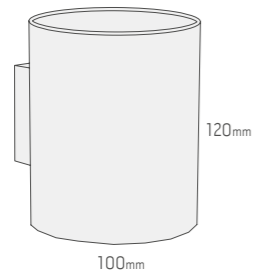

W2 Indoor/Wall

Ind.W2.0

Mounting: **Wall**
Lamp: **G9 max 75w**
Volt: **220-240va**
Environment: **Indoor**
Cover: **No**
Aiming: **Fixed**
Distribution: **Simmetric**
Material: **Aluminum**
Dimensions: **100x120mm**
IP rating: **20**
Through wiring: **No**