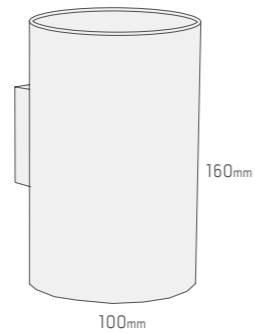

Ind.W1.2

Mounting: **Wall**
 Lamp: **2xG9 max 75w**
 Volt: **220-240va**
 Environment: **Indoor**
 Cover: **No**
 Aiming: **Fixed**
 Distribution: **Simmetric**
 Material: **Aluminum**
 Dimensions: **200x100x100mm**
 IP rating: **20**
 Through wiring: **No**

Ind.W2.1

Mounting: **Wall**
 Lamp: **G9 max 75w**
 Volt: **220-240va**
 Environment: **Indoor**
 Cover: **No**
 Aiming: **Fixed**
 Distribution: **Simmetric**
 Material: **Aluminum**
 Dimensions: **100x160mm**
 IP rating: **20**
 Through wiring: **No**

Available in these colors

Special colors on request

W1

Outdoor/Wall

Out.W1.0

Mounting: **Wall**
Lamp: **18w PL-C 2p**
Ballast: **EVG**
Volt: **220-240va**
Environment: **Outdoor**
Cover: **Opal (010) plexiglass**
Aiming: **Fixed**
Distribution: **Simmetric**
Material: **Aluminum**
Dimensions: **200x80x80mm**
IP rating: **54**
Through wiring: **Yes**

Out.W1.1

Mounting: **Wall**
Lamp: **26w PL-C 2p**
Ballast: **EVG**
Volt: **220-240va**
Environment: **Outdoor**
Cover: **Opal (010) plexiglass**
Aiming: **Fixed**
Distribution: **Simmetric**
Material: **Aluminum**
Dimensions: **300x80x80mm**
IP rating: **54**
Through wiring: **Yes**