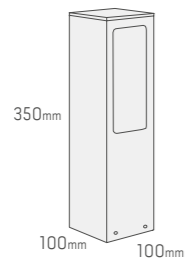

Out.W1.1

Mounting: **Wall**
Lamp: **26w PL-C 2p**
Ballast: **EVG**
Volt: **220-240va**
Environment: **Outdoor**
Cover: **Opal (010) plexiglass**
Aiming: **Fixed**
Distribution: **Simmetric**
Material: **Aluminum**
Dimensions: **300x80x80mm**
IP rating: **54**
Through wiring: **Yes**

Out.W1.2

Mounting: **Wall**
Lamp: **14w T5**
Ballast: **Electronic**
Volt: **220-240va**
Environment: **Outdoor**
Cover: **Opal (010) plexiglass**
Aiming: **Fixed**
Distribution: **Simmetric**
Material: **Aluminum**
Dimensions: **600x80x80mm**
IP rating: **54**
Through wiring: **Yes**

Available in these colors

W2 Outdoor/Wall

Out.W2.0

Mounting: **Wall**
Lamp: **10w PL-C 2p**
Ballast: **EVG**
Volt: **220-240va**
Environment: **Outdoor**
Cover: **Clear plexiglass**
Aiming: **Fixed**
Distribution: **Simmetric**
Material: **Aluminum**
Dimensions: **120x120x180mm**
IP rating: **54**
Through wiring: **Yes**

Available in these colors

F1 Outdoor/Floor

Outd.F1.0

Mounting: **Surface**
 Lamp: **10/13w PL-C 2p**
 Ballast: **EVG**
 Volt: **220-240va**
 Environment: **Outdoor**
 Cover: **Opal (010) plexiglass**
 Aiming: **Fixed**
 Distribution: **Direct**
 Material: **Aluminum**
 Dimensions: **100x100x350mm**
 IP rating: **54**
 Through wiring: **Yes**