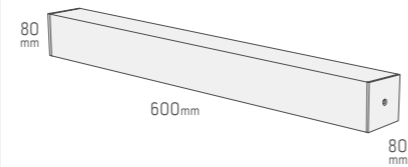

Ind.W2.1

Mounting: **Wall**
 Lamp: **G9 max 75w**
 Volt: **220-240va**
 Environment: **Indoor**
 Cover: **No**
 Aiming: **Fixed**
 Distribution: **Simmetric**
 Material: **Aluminum**
 Dimensions: **100x160mm**
 IP rating: **20**
 Through wiring: **No**

Available in these colors

Special colors on request

W1

Outdoor/Wall

Out.W1.0

Mounting: **Wall**
Lamp: **18w PL-C 2p**
Ballast: **EVG**
Volt: **220-240va**
Environment: **Outdoor**
Cover: **Opal (010) plexiglass**
Aiming: **Fixed**
Distribution: **Simmetric**
Material: **Aluminum**
Dimensions: **200x80x80mm**
IP rating: **54**
Through wiring: **Yes**

Out.W1.1

Mounting: **Wall**
Lamp: **26w PL-C 2p**
Ballast: **EVG**
Volt: **220-240va**
Environment: **Outdoor**
Cover: **Opal (010) plexiglass**
Aiming: **Fixed**
Distribution: **Simmetric**
Material: **Aluminum**
Dimensions: **300x80x80mm**
IP rating: **54**
Through wiring: **Yes**