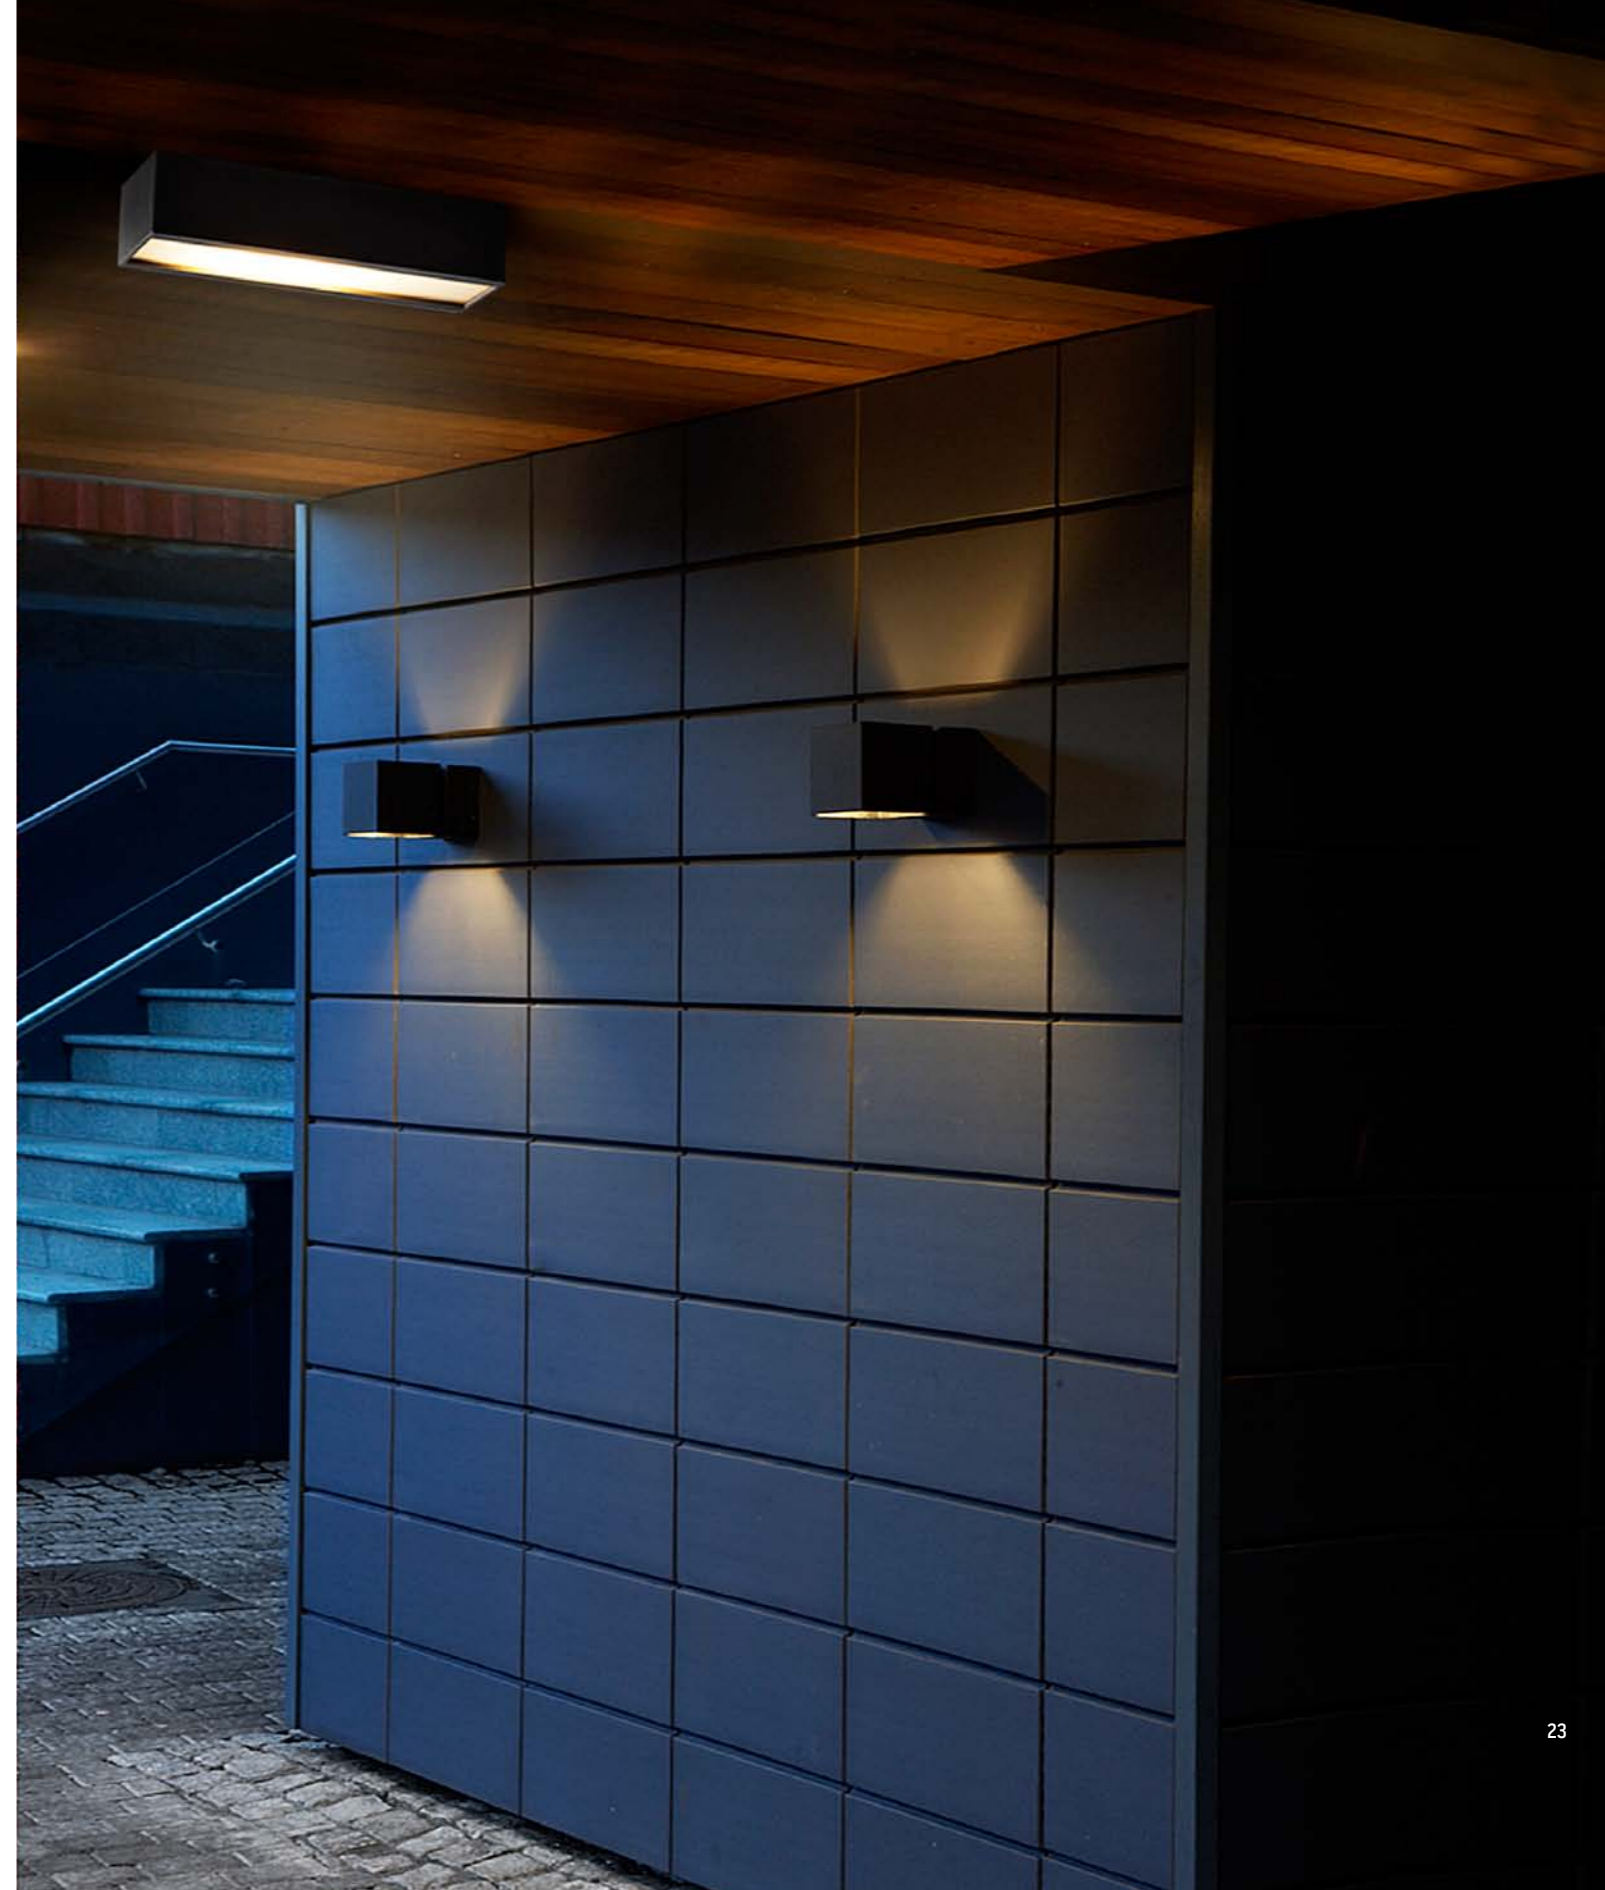

C1 Outdoor/Ceiling

Out.C1.0

Mounting: **Ceiling**
Lamp: **18w PL-C 2p**
Ballast: **EVG**
Volt: **220-240va**
Environment: **Outdoor**
Cover: **Opal (010) plexiglass**
Aiming: **Fixed**
Distribution: **Simmetric**
Material: **Aluminum**
Dimensions: **200x80x80mm**
IP rating: **54**
Through wiring: **Yes**

Out.C1.1

Mounting: **Ceiling**
Lamp: **26w PL-C 2p**
Ballast: **EVG**
Volt: **220-240va**
Environment: **Outdoor**
Cover: **Opal (010) plexiglass**
Aiming: **Fixed**
Distribution: **Simmetric**
Material: **Aluminum**
Dimensions: **300x80x80mm**
IP rating: **54**
Through wiring: **Yes**

Out.C1.2

Mounting: **Ceiling**
Lamp: **14/24w T5**
Ballast: **EVG**
Volt: **220-240va**
Environment: **Outdoor**
Cover: **Opal (010) plexiglass**
Aiming: **Fixed**
Distribution: **Simmetric**
Material: **Aluminum**
Dimensions: **600x80x80mm**
IP rating: **54**
Through wiring: **Yes**

Available in these colors