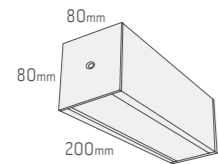

Outd.F1.1

Mounting: **Surface**
 Lamp: **18w PL-C 2p**
 Ballast: **EVG**
 Volt: **220-240va**
 Environment: **Outdoor**
 Cover: **Opal (010) plexiglass**
 Aiming: **Fixed**
 Distribution: **Indirect**
 Material: **Aluminum**
 Dimensions: **80x80x780mm**
 IP rating: **54**
 Through wiring: **Yes**

Outd.F1.2

Mounting: **Surface**
 Lamp: **18w PL-C 2p**
 Ballast: **EVG**
 Volt: **220-240va**
 Environment: **Outdoor**
 Cover: **Opal (010) plexiglass**
 Aiming: **Fixed**
 Distribution: **Indirect**
 Material: **Aluminum**
 Dimensions: **80x80x1500mm**
 IP rating: **54**
 Through wiring: **Yes**

Available in these colors

C1 Outdoor/Ceiling

Out.C1.0

Mounting: **Ceiling**
 Lamp: **18w PL-C 2p**
 Ballast: **EVG**
 Volt: **220-240va**
 Environment: **Outdoor**
 Cover: **Opal (010) plexiglass**
 Aiming: **Fixed**
 Distribution: **Simmetric**
 Material: **Aluminum**
 Dimensions: **200x80x80mm**
 IP rating: **54**
 Through wiring: **Yes**