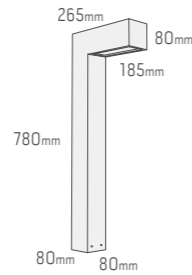

Outd.F1.2

Mounting: **Surface**
 Lamp: **18w PL-C 2p**
 Ballast: **EVG**
 Volt: **220-240va**
 Environment: **Outdoor**
 Cover: **Opal (010) plexiglass**
 Aiming: **Fixed**
 Distribution: **Direct**
 Material: **Aluminum**
 Dimensions: **100x100x710mm**
 IP rating: **54**
 Through wiring: **Yes**

Available in these colors

F2 Outdoor/Floor

Outd.F1.0

Mounting: **Surface**
 Lamp: **18w PL-C 2p**
 Ballast: **EVG**
 Volt: **220-240va**
 Environment: **Outdoor**
 Cover: **Opal (010) plexiglass**
 Aiming: **Fixed**
 Distribution: **Indirect**
 Material: **Aluminum**
 Dimensions: **80x80x510mm**
 IP rating: **54**
 Through wiring: **Yes**

Outd.F1.1

Mounting: **Surface**
 Lamp: **18w PL-C 2p**
 Ballast: **EVG**
 Volt: **220-240va**
 Environment: **Outdoor**
 Cover: **Opal (010) plexiglass**
 Aiming: **Fixed**
 Distribution: **Indirect**
 Material: **Aluminum**
 Dimensions: **80x80x780mm**
 IP rating: **54**
 Through wiring: **Yes**

Outd.F1.2

Mounting: **Surface**
 Lamp: **18w PL-C 2p**
 Ballast: **EVG**
 Volt: **220-240va**
 Environment: **Outdoor**
 Cover: **Opal (010) plexiglass**
 Aiming: **Fixed**
 Distribution: **Indirect**
 Material: **Aluminum**
 Dimensions: **80x80x1500mm**
 IP rating: **54**
 Through wiring: **Yes**