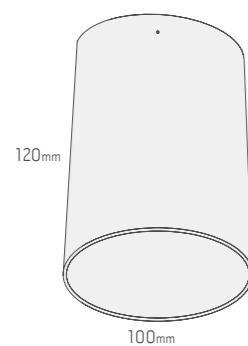

C2 Indoor/Ceiling

Ind.C2.0

Mounting: **Ceiling**
Lamp: **Gu10 max 75w**
Volt: **220-240va**
Environment: **Indoor**
Cover: **No**
Aiming: **Fixed**
Distribution: **Simmetric**
Material: **Aluminum**
Dimensions: **100x120mm**
IP rating: **20**
Through wiring: **Yes**