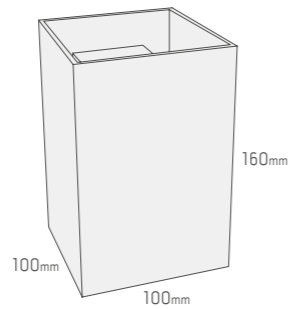

Ind.C1.2

Mounting: **Ceiling**
 Lamp: **Gu10 max 75w**
 Volt: **220-240va**
 Environment: **Indoor**
 Cover: **No**
 Aiming: **Adjustable 30°**
 Distribution: **Simmetric**
 Material: **Aluminum**
 Dimensions: **100x120x100mm**
 IP rating: **20**
 Through wiring: **Yes**

Special colors on request

W1 Indoor/Wall

Ind.W1.0

Mounting: **Wall**
 Lamp: **G9 max 75w**
 Volt: **220-240va**
 Environment: **Indoor**
 Cover: **No**
 Aiming: **Fixed**
 Distribution: **Simmetric**
 Material: **Aluminum**
 Dimensions: **100x100x100mm**
 IP rating: **20**
 Through wiring: **No**

Ind.W1.1

Mounting: **Wall**
 Lamp: **G9 max 75w**
 Volt: **220-240va**
 Environment: **Indoor**
 Cover: **No**
 Aiming: **Fixed**
 Distribution: **Simmetric**
 Material: **Aluminum**
 Dimensions: **100x100x160mm**
 IP rating: **20**
 Through wiring: **No**

Ind.W1.2

Mounting: **Wall**
 Lamp: **2xG9 max 75w**
 Volt: **220-240va**
 Environment: **Indoor**
 Cover: **No**
 Aiming: **Fixed**
 Distribution: **Simmetric**
 Material: **Aluminum**
 Dimensions: **200x100x100mm**
 IP rating: **20**
 Through wiring: **No**