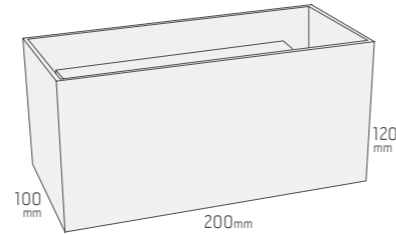

Ind.C1.2

Mounting: **Ceiling**
 Lamp: **Gu10 max 75w**
 Volt: **220-240va**
 Environment: **Indoor**
 Cover: **No**
 Aiming: **Adjustable 30°**
 Distribution: **Simmetric**
 Material: **Aluminum**
 Dimensions: **100x120x100mm**
 IP rating: **20**
 Through wiring: **Yes**

Ind.C2.1

Mounting: **Ceiling**
 Lamp: **Gu10 max 75w**
 Volt: **220-240va**
 Environment: **Indoor**
 Cover: **No**
 Aiming: **Fixed**
 Distribution: **Simmetric**
 Material: **Aluminum**
 Dimensions: **100x160mm**
 IP rating: **20**
 Through wiring: **Yes**

Special colors on request

W1 Indoor/Wall

Ind.W1.0

Mounting: **Wall**
 Lamp: **G9 max 75w**
 Volt: **220-240va**
 Environment: **Indoor**
 Cover: **No**
 Aiming: **Fixed**
 Distribution: **Simmetric**
 Material: **Aluminum**
 Dimensions: **100x100x100mm**
 IP rating: **20**
 Through wiring: **No**

Ind.W1.1

Mounting: **Wall**
 Lamp: **G9 max 75w**
 Volt: **220-240va**
 Environment: **Indoor**
 Cover: **No**
 Aiming: **Fixed**
 Distribution: **Simmetric**
 Material: **Aluminum**
 Dimensions: **100x100x160mm**
 IP rating: **20**
 Through wiring: **No**